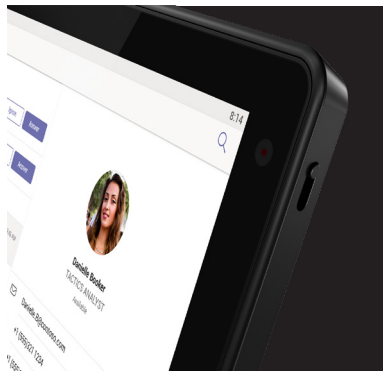

ThinkSmart View

SMART STARTS HERE

ThinkSmart View is a smart office device that holds unlimited potential for helping employees work more efficiently from almost any location. From private and home offices to shared workspaces and common areas to privacy booths, employees will enjoy greater productivity and easier collaboration. It also enables fast, secure, and easy hotdesking.

SUPER PRODUCTIVITY

With features like the time-saving one-touch Microsoft Teams meeting start and other always-on efficiencies, ThinkSmart View helps your employees get more out of the work day. When paired with a PC, ThinkSmart View can be used for voice and video calls, content viewing, and more, freeing up the PC for notetaking or other work. IT professionals will stay more productive, too, with the personalized support that Lenovo's Smart Office Professional Services* provides every step of the way.

GO TEAM

As a fully dedicated Microsoft Teams device that's voice-ready out of the box, ThinkSmart View offers a friendly, familiar interface for collaboration between team members and richer, content-centric meetings through the Microsoft Teams IP Phone app. In private settings, employees will enjoy clear audio thanks to its powerful built-in mics and speakers. In public settings, Lenovo ThinkPad X1 Active Noise Cancellation Headphones* keep office neighbors more productive and less distracted by employees' voice and video calls.

ALWAYS SECURE

With a built-in camera shutter, microphone mute button, and 4-digit access PIN, ThinkSmart View offers security and privacy whether in use or at rest.

*Optional

Smart Office Professional Services

Personalized, end-to-end support to help you make the most of your ThinkSmart View investment.