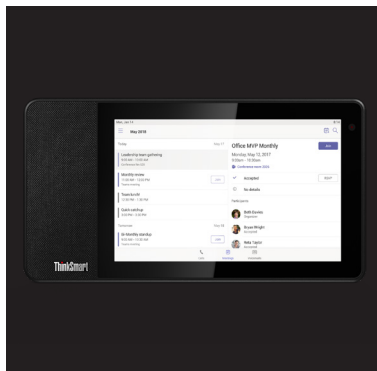

ThinkSmart View

SMART STARTS HERE

ThinkSmart View is a smart office device that holds unlimited potential for helping employees work more efficiently from almost any location. From private and home offices to shared workspaces and common areas to privacy booths, employees will enjoy greater productivity and easier collaboration. It also enables fast, secure, and easy hotdesking.

SUPER PRODUCTIVITY

With features like the time-saving one-touch Microsoft Teams meeting start and other always-on efficiencies, ThinkSmart View helps your employees get more out of the work day. When paired with a PC, ThinkSmart View can be used for voice and video calls, content viewing, and more, freeing up the PC for notetaking or other work. IT professionals will stay more productive, too, with the personalized support that Lenovo's Smart Office Professional Services* provides every step of the way.

GO TEAM

As a fully dedicated Microsoft Teams device that's voice-ready out of the box, ThinkSmart View offers a friendly, familiar interface for collaboration between team members and richer, content-centric meetings through the Microsoft Teams IP Phone app. In private settings, employees will enjoy clear audio thanks to its powerful built-in mics and speakers. In public settings, Lenovo ThinkPad X1 Active Noise Cancellation Headphones* keep office neighbors more productive and less distracted by employees' voice and video calls.

ALWAYS SECURE

With a built-in camera shutter, microphone mute button, and 4-digit access PIN, ThinkSmart View offers security and privacy whether in use or at rest.

*Optional

Smart Office Professional Services

Personalized, end-to-end support to help you make the most of your ThinkSmart View investment.