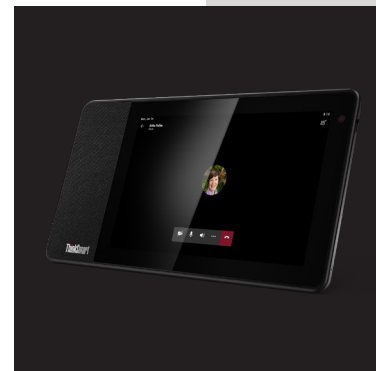

ThinkSmart View

SMART STARTS HERE

ThinkSmart View is a smart office device that holds unlimited potential for helping employees work more efficiently from almost any location. From private and home offices to shared workspaces and common areas to privacy booths, employees will enjoy greater productivity and easier collaboration. It also enables fast, secure, and easy hotdesking.

SUPER PRODUCTIVITY

With features like the time-saving one-touch Microsoft Teams meeting start and other always-on efficiencies, ThinkSmart View helps your employees get more out of the work day. When paired with a PC, ThinkSmart View can be used for voice and video calls, content viewing, and more, freeing up the PC for notetaking or other work. IT professionals will stay more productive, too, with the personalized support that Lenovo's Smart Office Professional Services* provides every step of the way.

GO TEAM

As a fully dedicated Microsoft Teams device that's voice-ready out of the box, ThinkSmart View offers a friendly, familiar interface for collaboration between team members and richer, content-centric meetings through the Microsoft Teams IP Phone app. In private settings, employees will enjoy clear audio thanks to its powerful built-in mics and speakers. In public settings, Lenovo ThinkPad X1 Active Noise Cancellation Headphones* keep office neighbors more productive and less distracted by employees' voice and video calls.

ALWAYS SECURE

With a built-in camera shutter, microphone mute button, and 4-digit access PIN, ThinkSmart View offers security and privacy whether in use or at rest.

*Optional

Smart Office Professional Services

Personalized, end-to-end support to help you make the most of your ThinkSmart View investment.